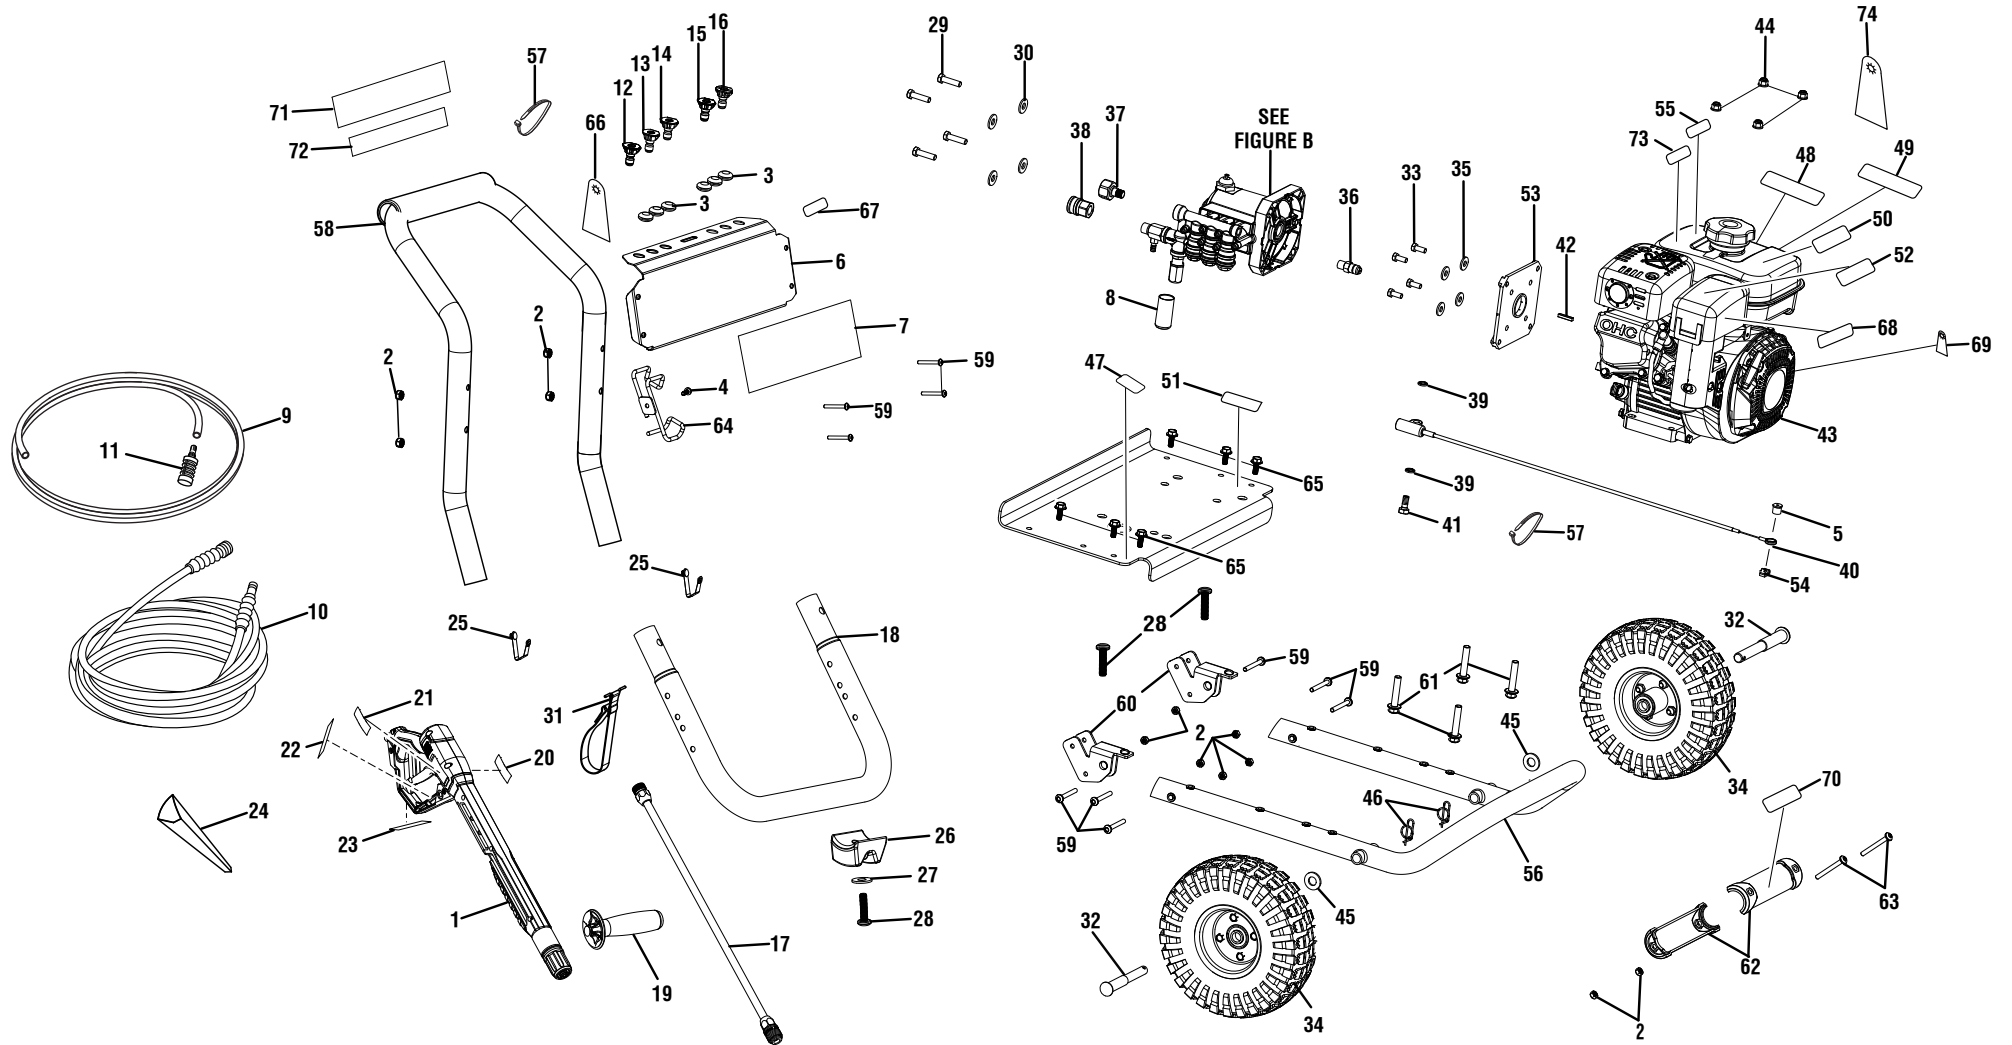

RIDGID RD80944

FIGURE A

RD80944 Gasoline Pressure Washer

KEYP/N	DESCRIPTION	QTY	KEYP/N	DESCRIPTION	QTY	KEYP/N	DESCRIPTION	QTY
1	308760027 Trigger Handle Assembly (Inc. Key Nos. 19-23)	1	25	308421004 Lock Button w/Spring Clip	2	52	940778005 Hot Muffler Label	1
2	678610006 Lock Nut (M6)	12	26	561307007 Wear Pad	1	53	638642001 Pump Flange	1
3	561383004 Rubber Grommets	6	27	638128004 Washer (1/4 in.)	1	54	524014001 Cable Clamp	1
4	660224013 Screw (M6 X16 mm, Phillips Pan Hd.)	1	28	660224009 Screw (M6 x 25 mm, T30 Torx Hd.)	3	55	941613004 Pressure Release Label	1
5	524013002 Swivel Bushing	1	29	661558001 Bolt (3/8-16 x 1-3/8 in., Hex Hd.)	4	56	308471049 Main Frame Assembly	1
6	638671010 Metal Performance Panel & Nozzle Holder	1	30	638386002 Washer (3/8 in.)	4	57	900333015 Wire Tie	2
7	940779115 Performance Label	1	31	308350001 Hose Storage Strap	1	58	308638054 Handle Assmebly	1
8	570410002 Pump Unloader Cap	1	32	620598002 Axle	2	59	661503015 Bolt (M6 X 48 mm, T30 Torx Hd.)	10
9	561399003 Injection Hose	1	33	661557001 Bolt (5/16-24 x 3/4 in., Hex Hd.)	4	60	638578002 Connector	2
10	308835037 High Pressure Hose (30 ft.)	1	34	308451010 Wheel	2	61	660764002 Bolt (M8 x 40 mm, Flange Hd.)	4
11	308103015 Injection Hose Filter	1	35	638675002 Washer (5/16 in.)	4	62	522951001 Lower Frame Cover	2
12	308697012 0 Deg Nozzle	1	36	678169004 Thermal Release Valve	1	63	661834002 Screw (M6 x 55 mm, T30 Torx Hd.)	2
13	308698012 15 Deg Nozzle	1	37	308692003 Garden Hose Coupler w/Filter	1	64	638701029 Wand Holder	1
14	308699012 25 Deg Nozzle	1	38	308661004 Quick Disconnect (Female)	1	65	661505020 Bolt (M6 x 16 mm, Flange Hd.)	6
15	308706011 Soap Nozzle	1	39	310928001 Seal	2	66	961039006 Nozzle Hang Tag	1
16	308700012 40 Deg Nozzle	1	40	310437002 Idle Down Assembly	1	67	940378015 Extra Nozzle Label	1
17	308494004 Spray Wand	1	41	660971005 Idle Down Bolt (M10 x 1.5 mm, Banjo)	1	68	940639011 Idle Down Label	1
18	308774002 Rear Frame Assembly (Inc. Key Nos. 25-28)	1	42	678793001 Output Shaft Key (27 mm)	1	69	940889005 Oil Dipstick Hang Tag	1
19	521830002 Auxiliary Handle Assembly	1	43	** Subaru, SP170 Horizontal Engine	1	70	940705227 Logo Label	1
20	940654061 Trigger Handle Warning Label	1	44	678774002 Lock Nut (M8)	4	71	940617133 Quick Start Label	1
21	940726009 Trigger Handle Label	1	45	638275002 Washer (1/2 in.)	2	72	941486013 Inquires Label	1
22	940786002 Trigger Handle Max Pressure Label	1	46	678899001 Hitch Pin	2	73	940899002 Do Not Mix Label	1
23	940654058 Trigger Handle Warning Label	1	47	940947003 Combustion Warning Label	1	74	940473012 Notice Hang Tag	1
24	519314001 Funnel	1	48	940654269 Danger Label (English)	1	Not Shown:		
			49	940654270 Danger Label (French)	1	*	Oil (SAE 30 or SAE 10W30)	
			50	940872003 E-85 Label	1	990000869	Operator's Manual	
			51	940871010 Check Oil Label	1	990000871	Assembly Guide	